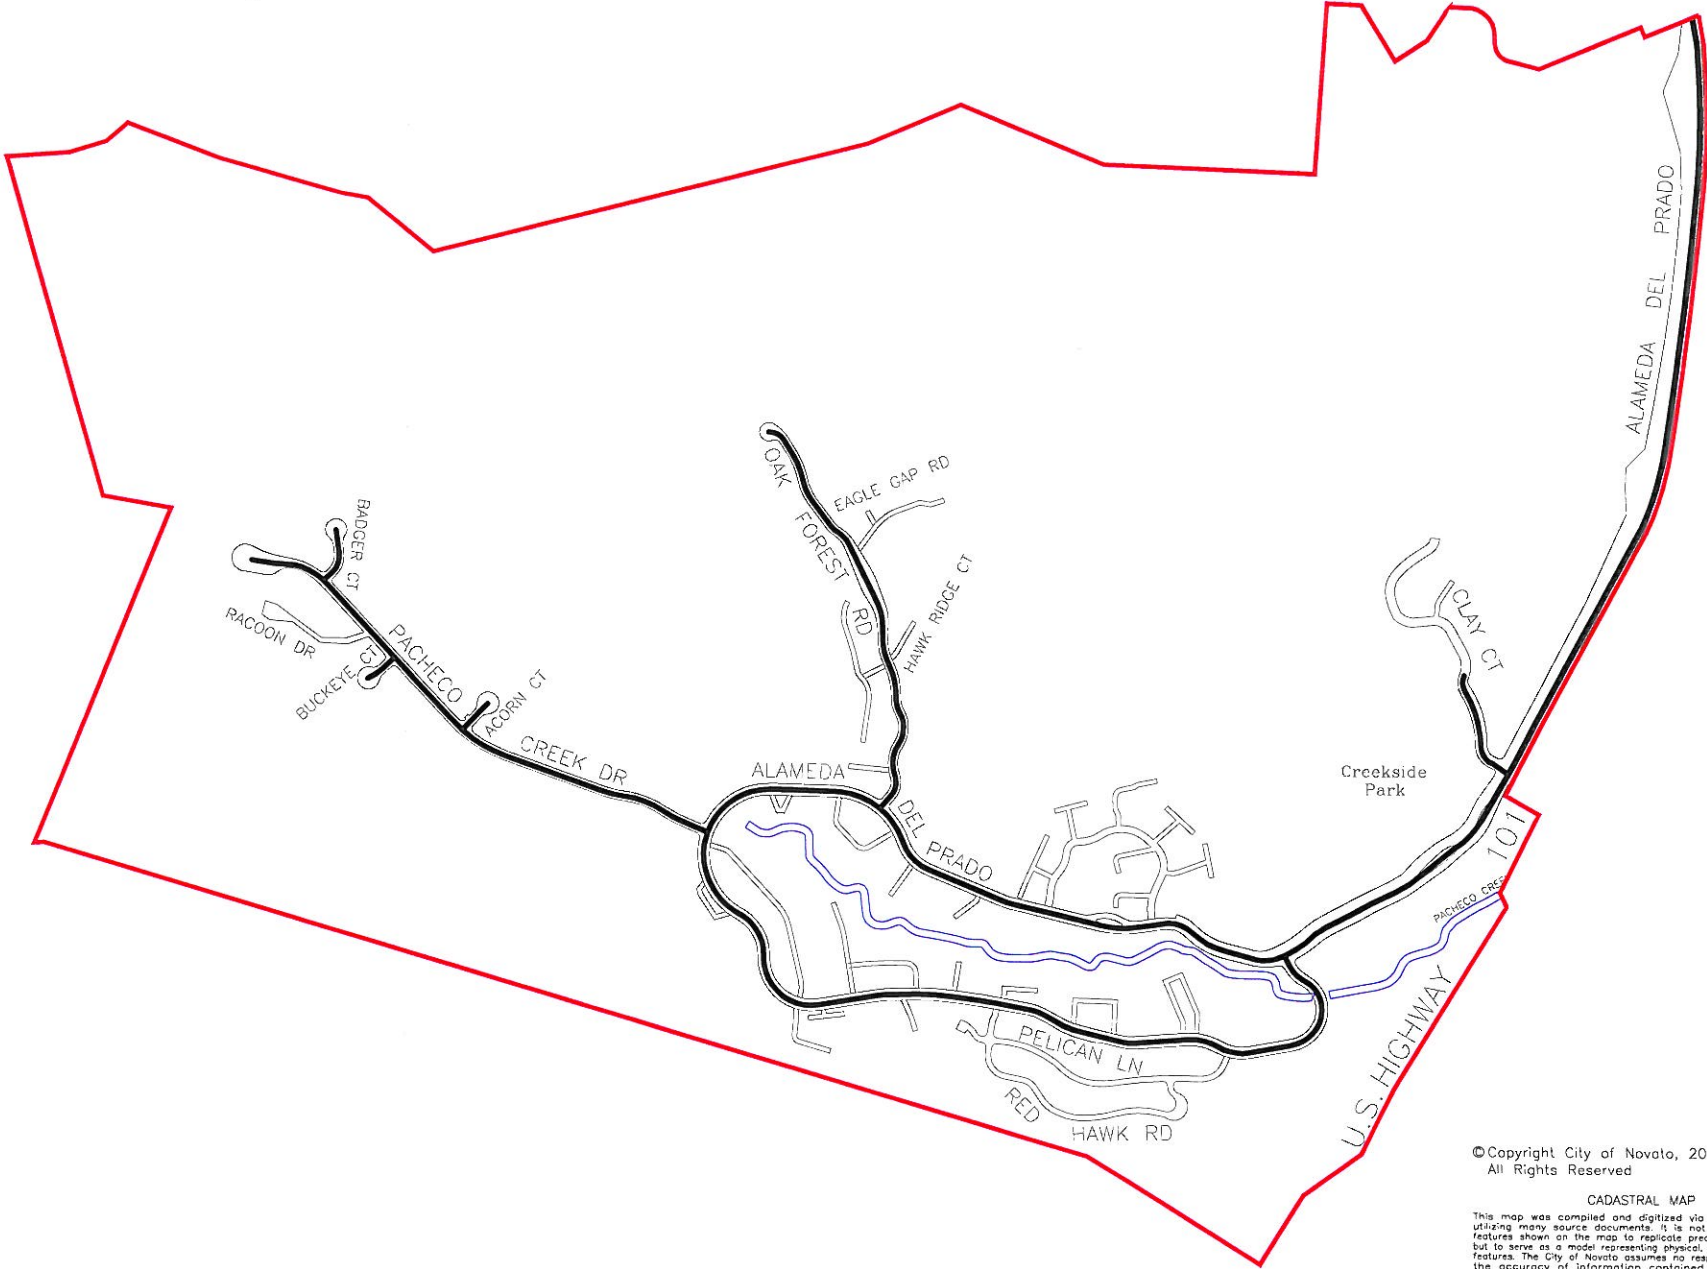

Sweep Area 15

© Copyright City of Novato, 2002
All Rights Reserved

CADASTRAL MAP