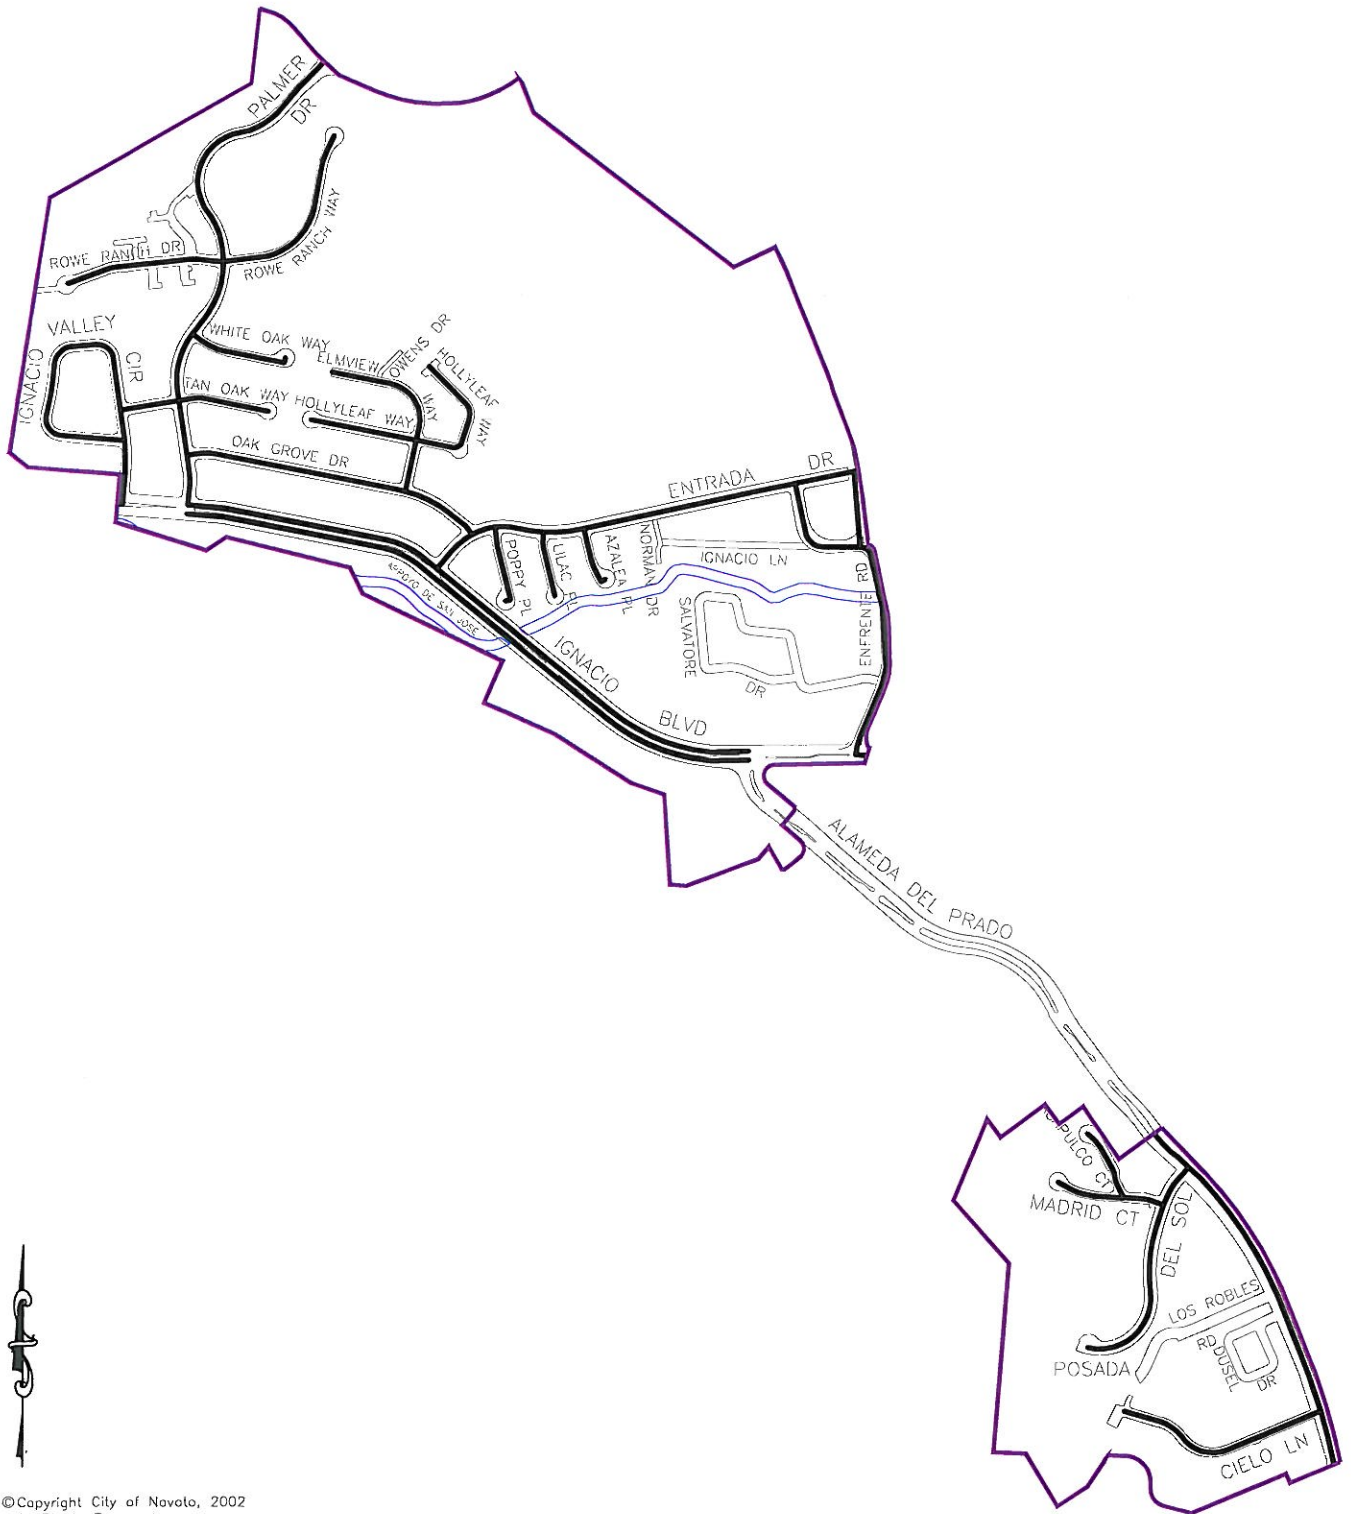

Sweep Area 13

©Copyright City of Novato, 2002
All Rights Reserved

CADASTRAL MAP