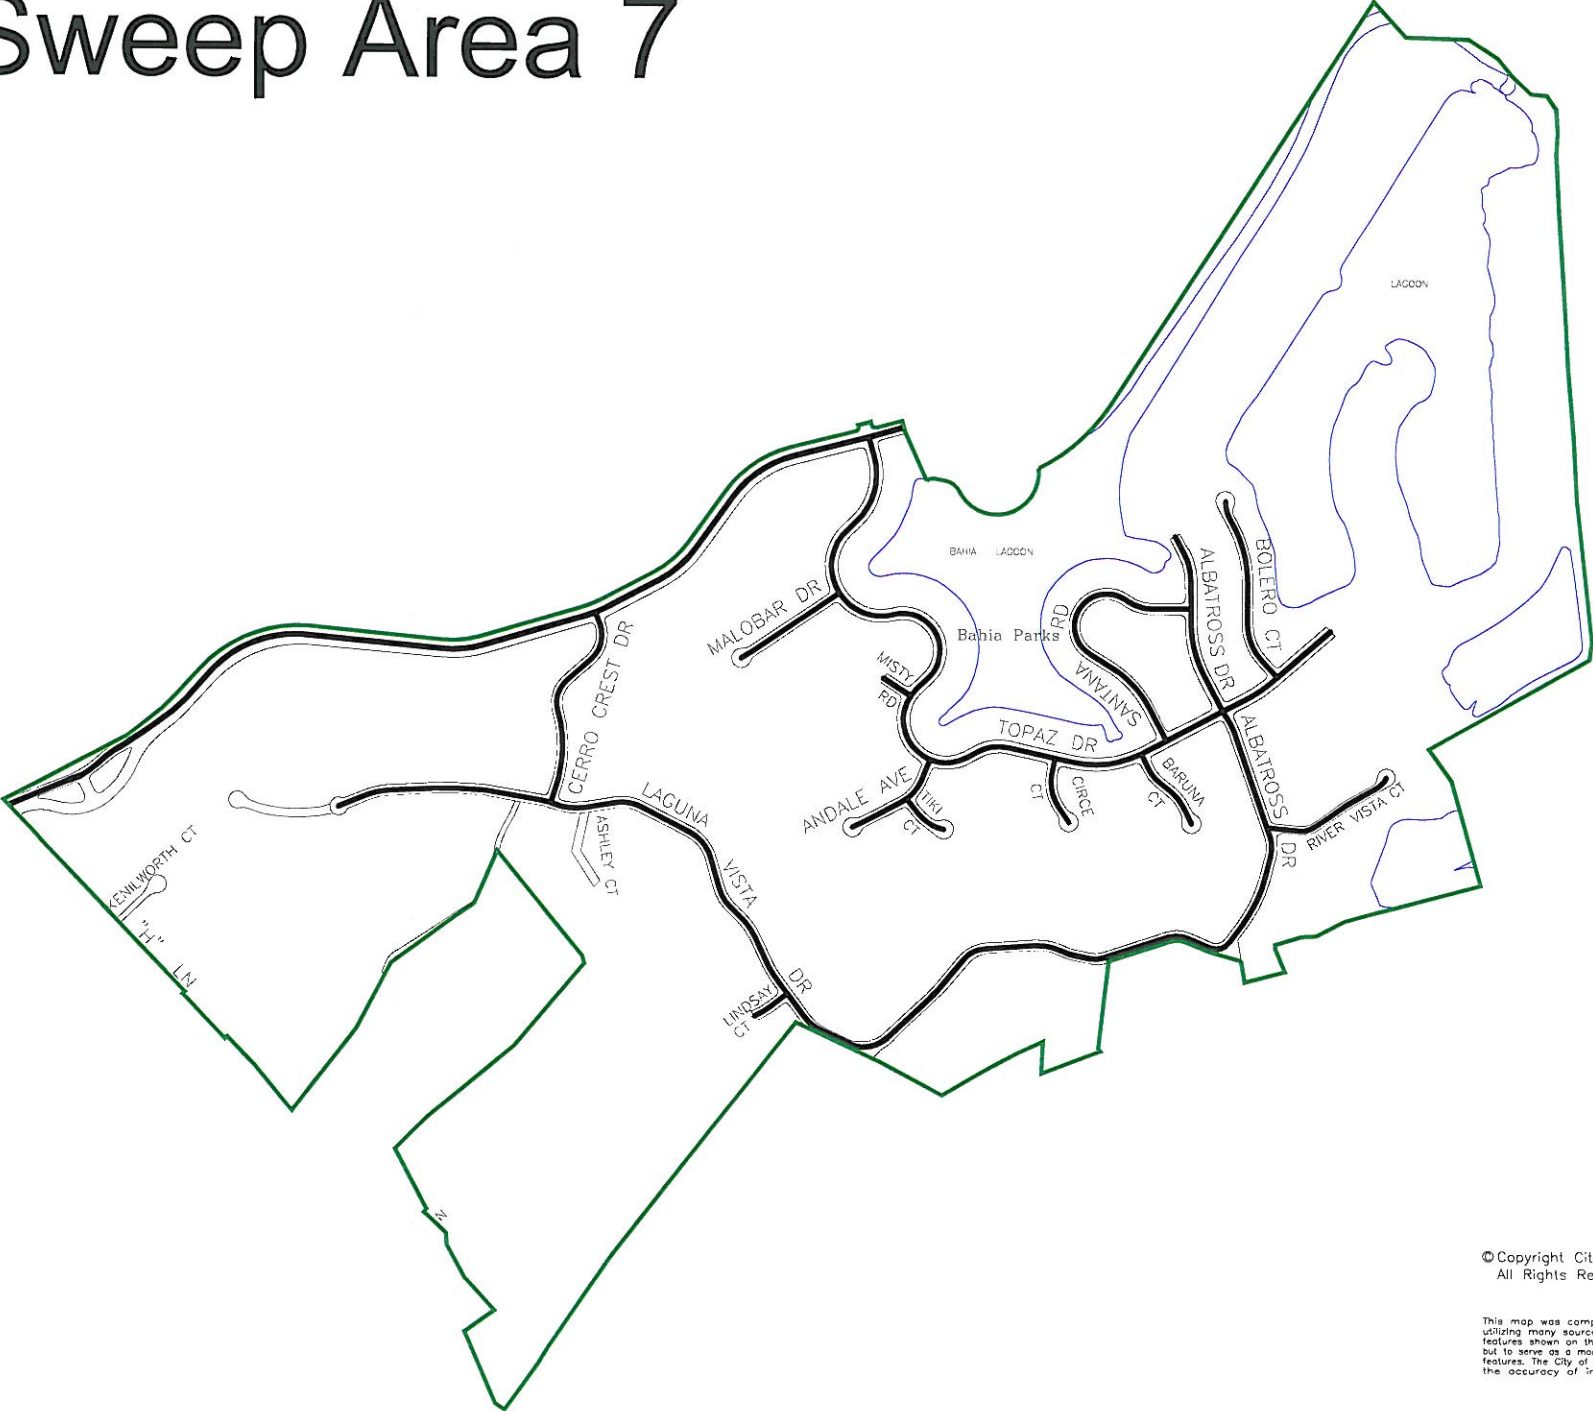

Sweep Area 7

© Copyright City of Novato, 2002
All Rights Reserved