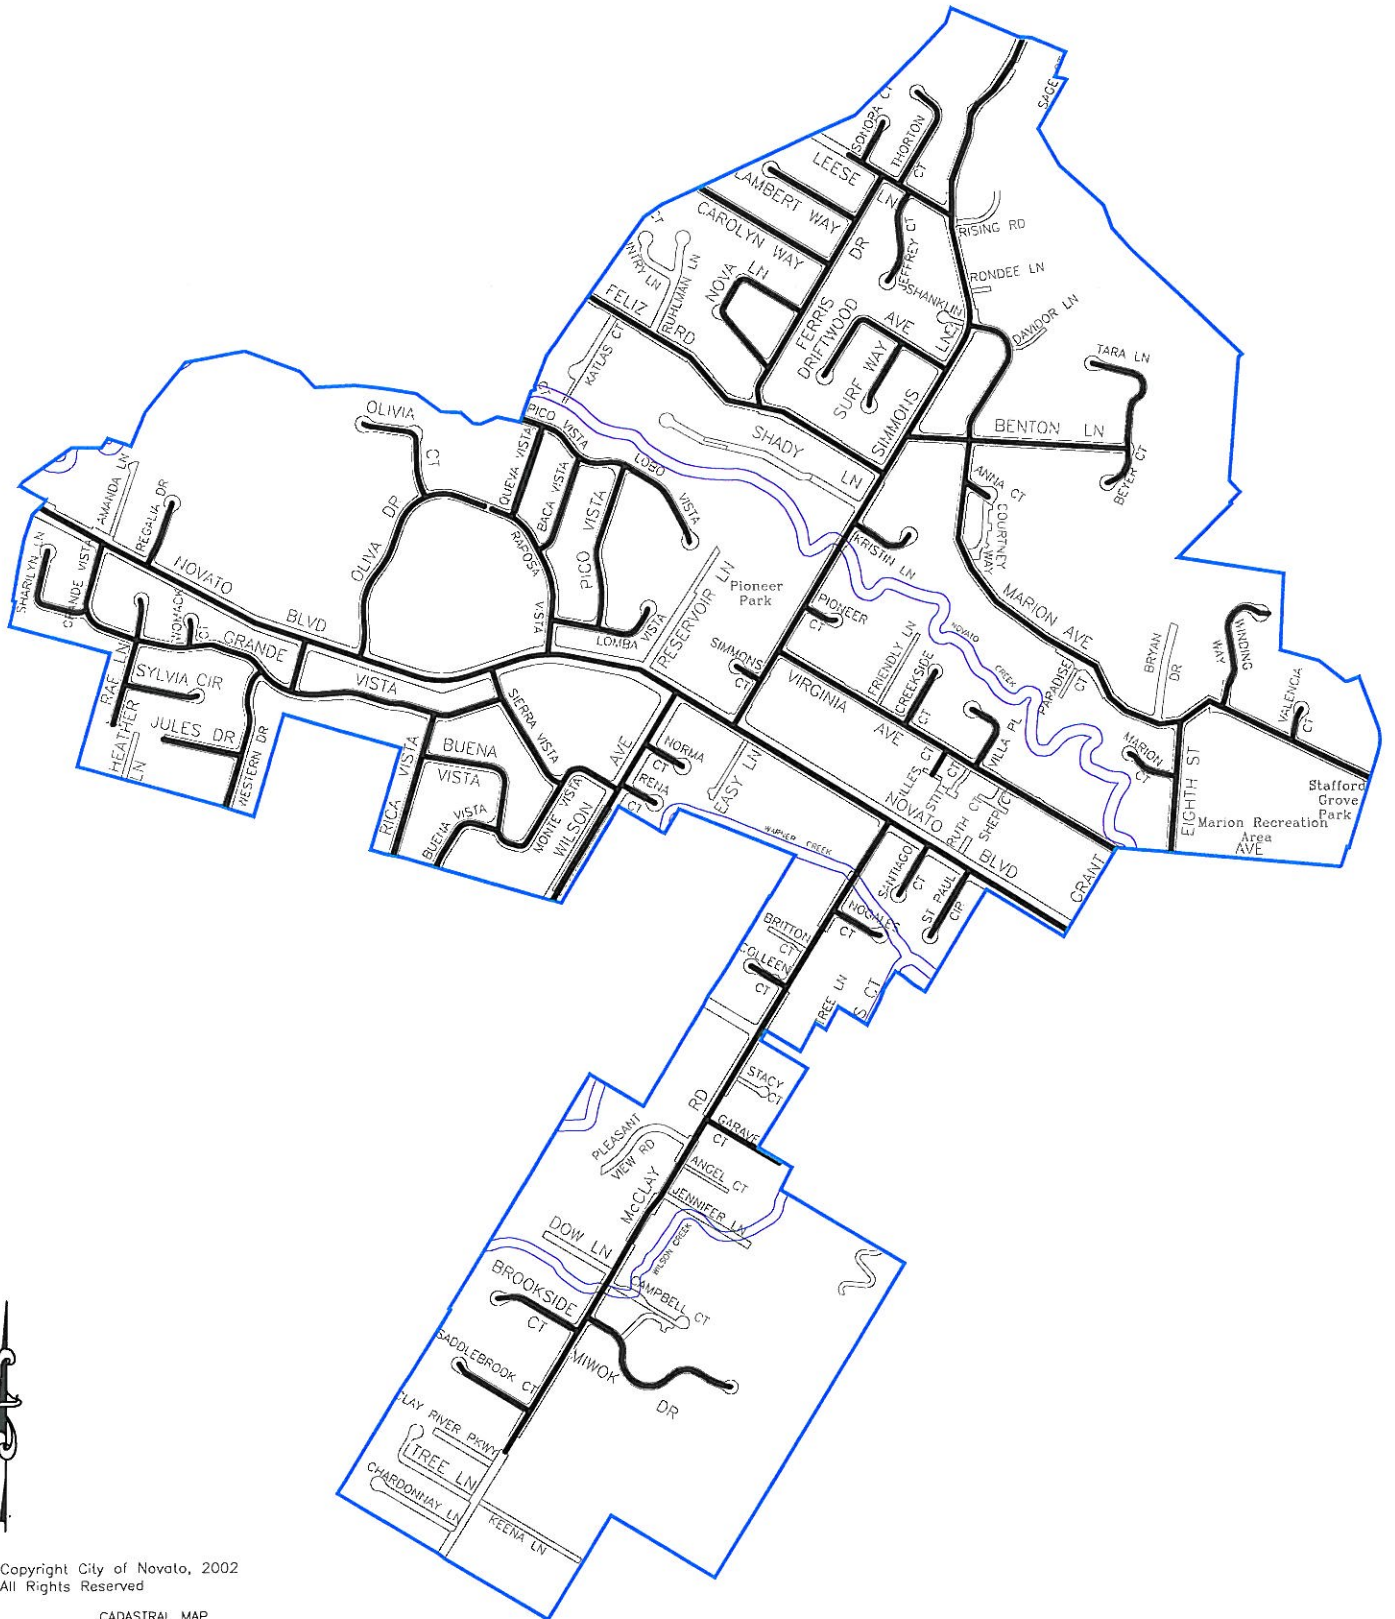

Sweep Area 4

© Copyright City of Novato, 2002
All Rights Reserved

CADASTRAL MAP