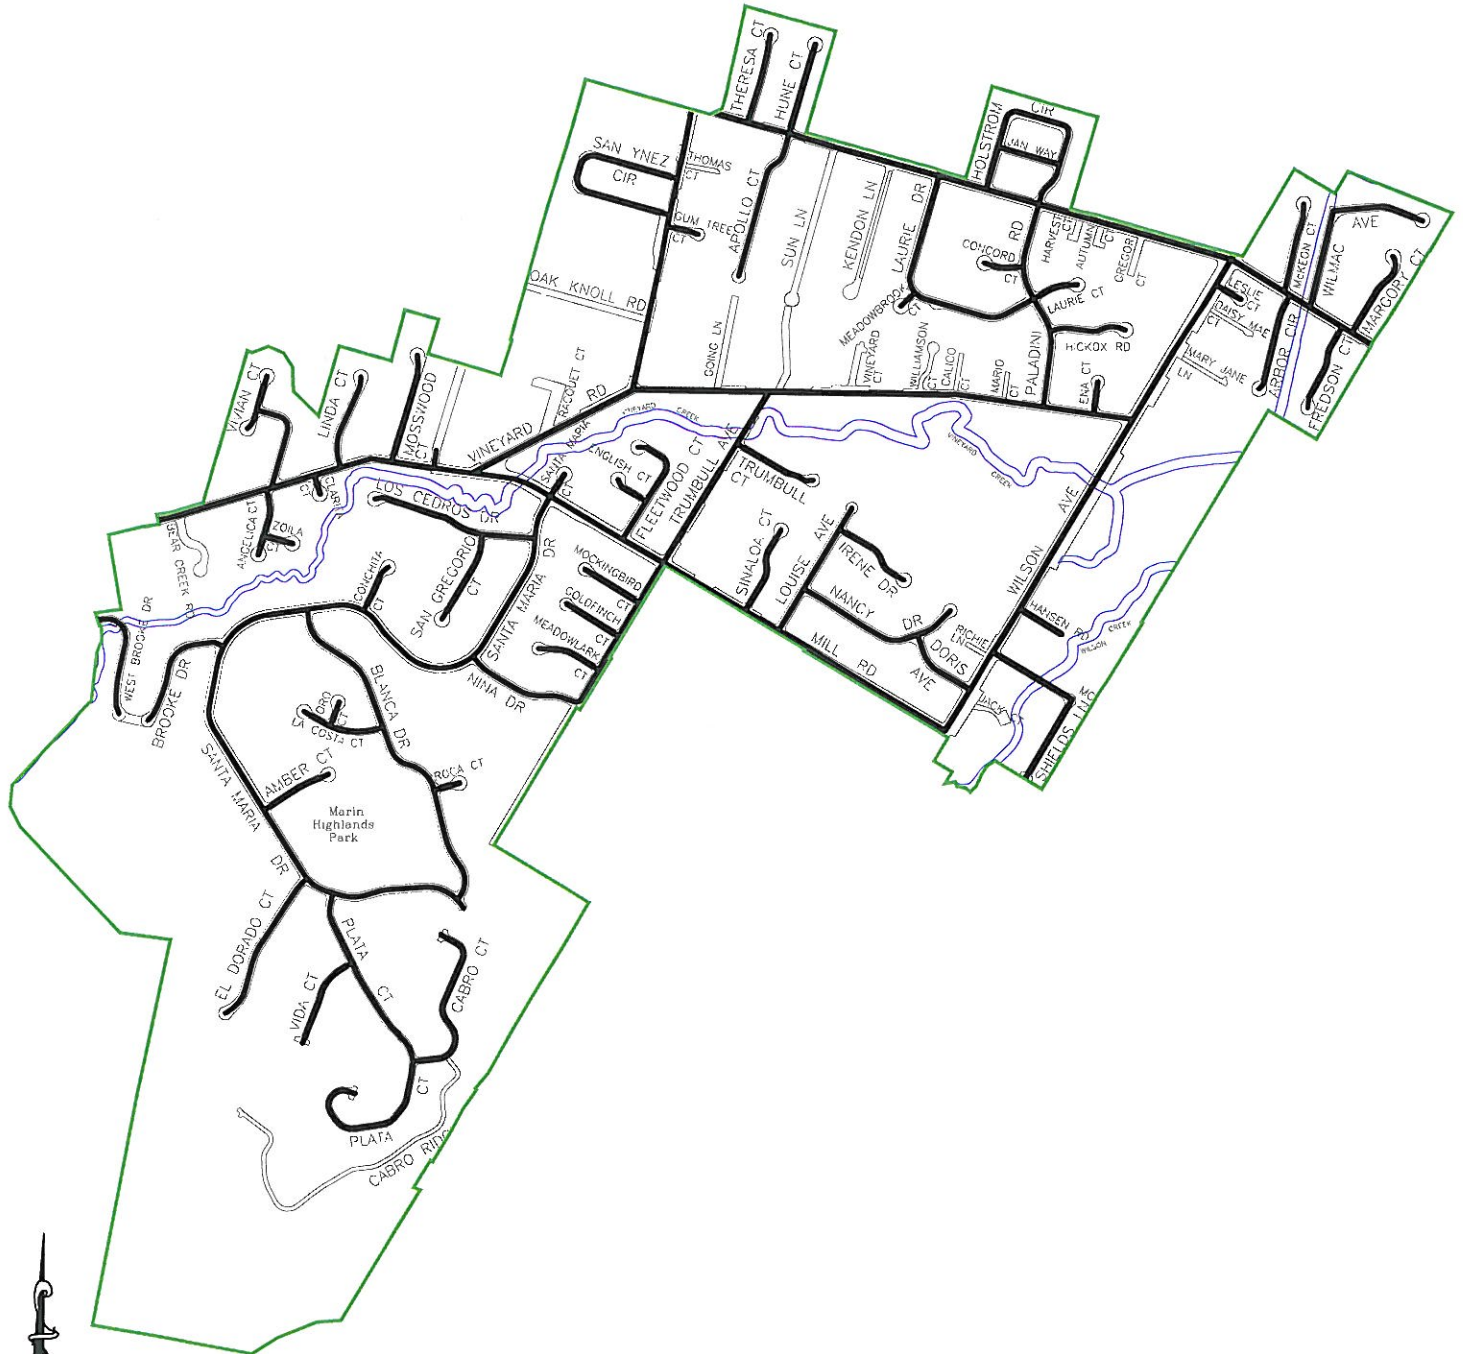

Sweep Area 3

© Copyright City of Novato, 2002
All Rights Reserved

CADASTRAL MAP