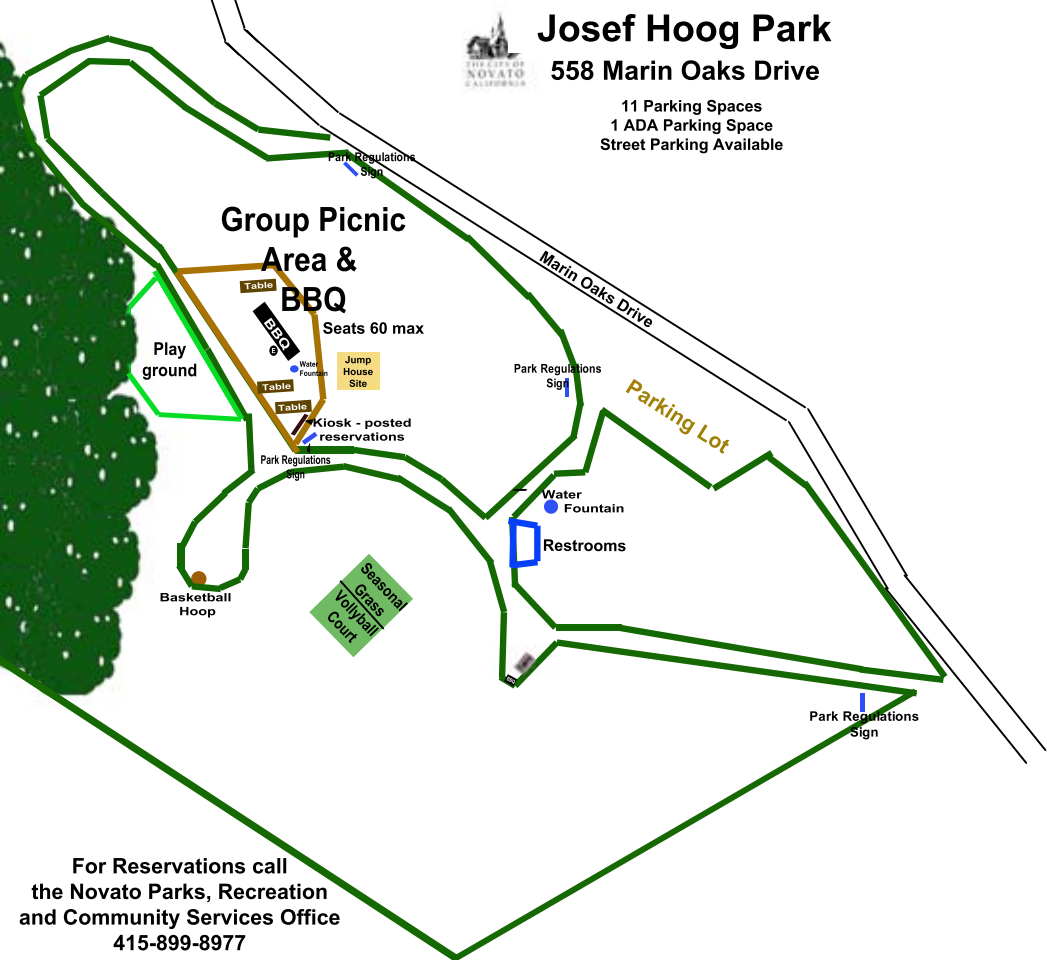

Josef Hoog Park

558 Marin Oaks Drive

11 Parking Spaces
1 ADA Parking Space
Street Parking Available

For Reservations call
the Novato Parks, Recreation
and Community Services Office
415-899-8977